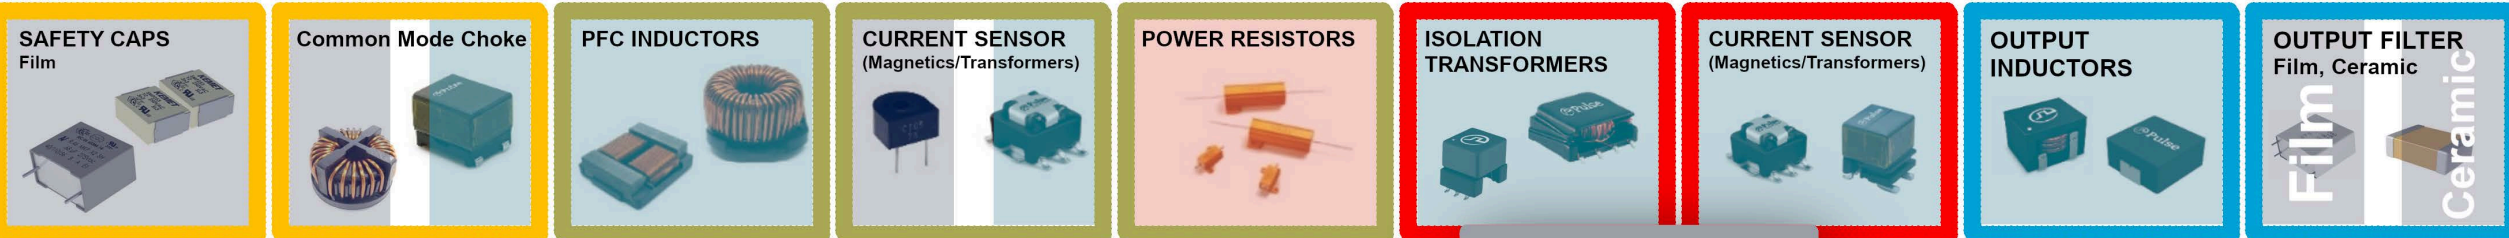

Power Conversion Passive Components

Key: **YAGEO**, **KEMET**, **Pulse**